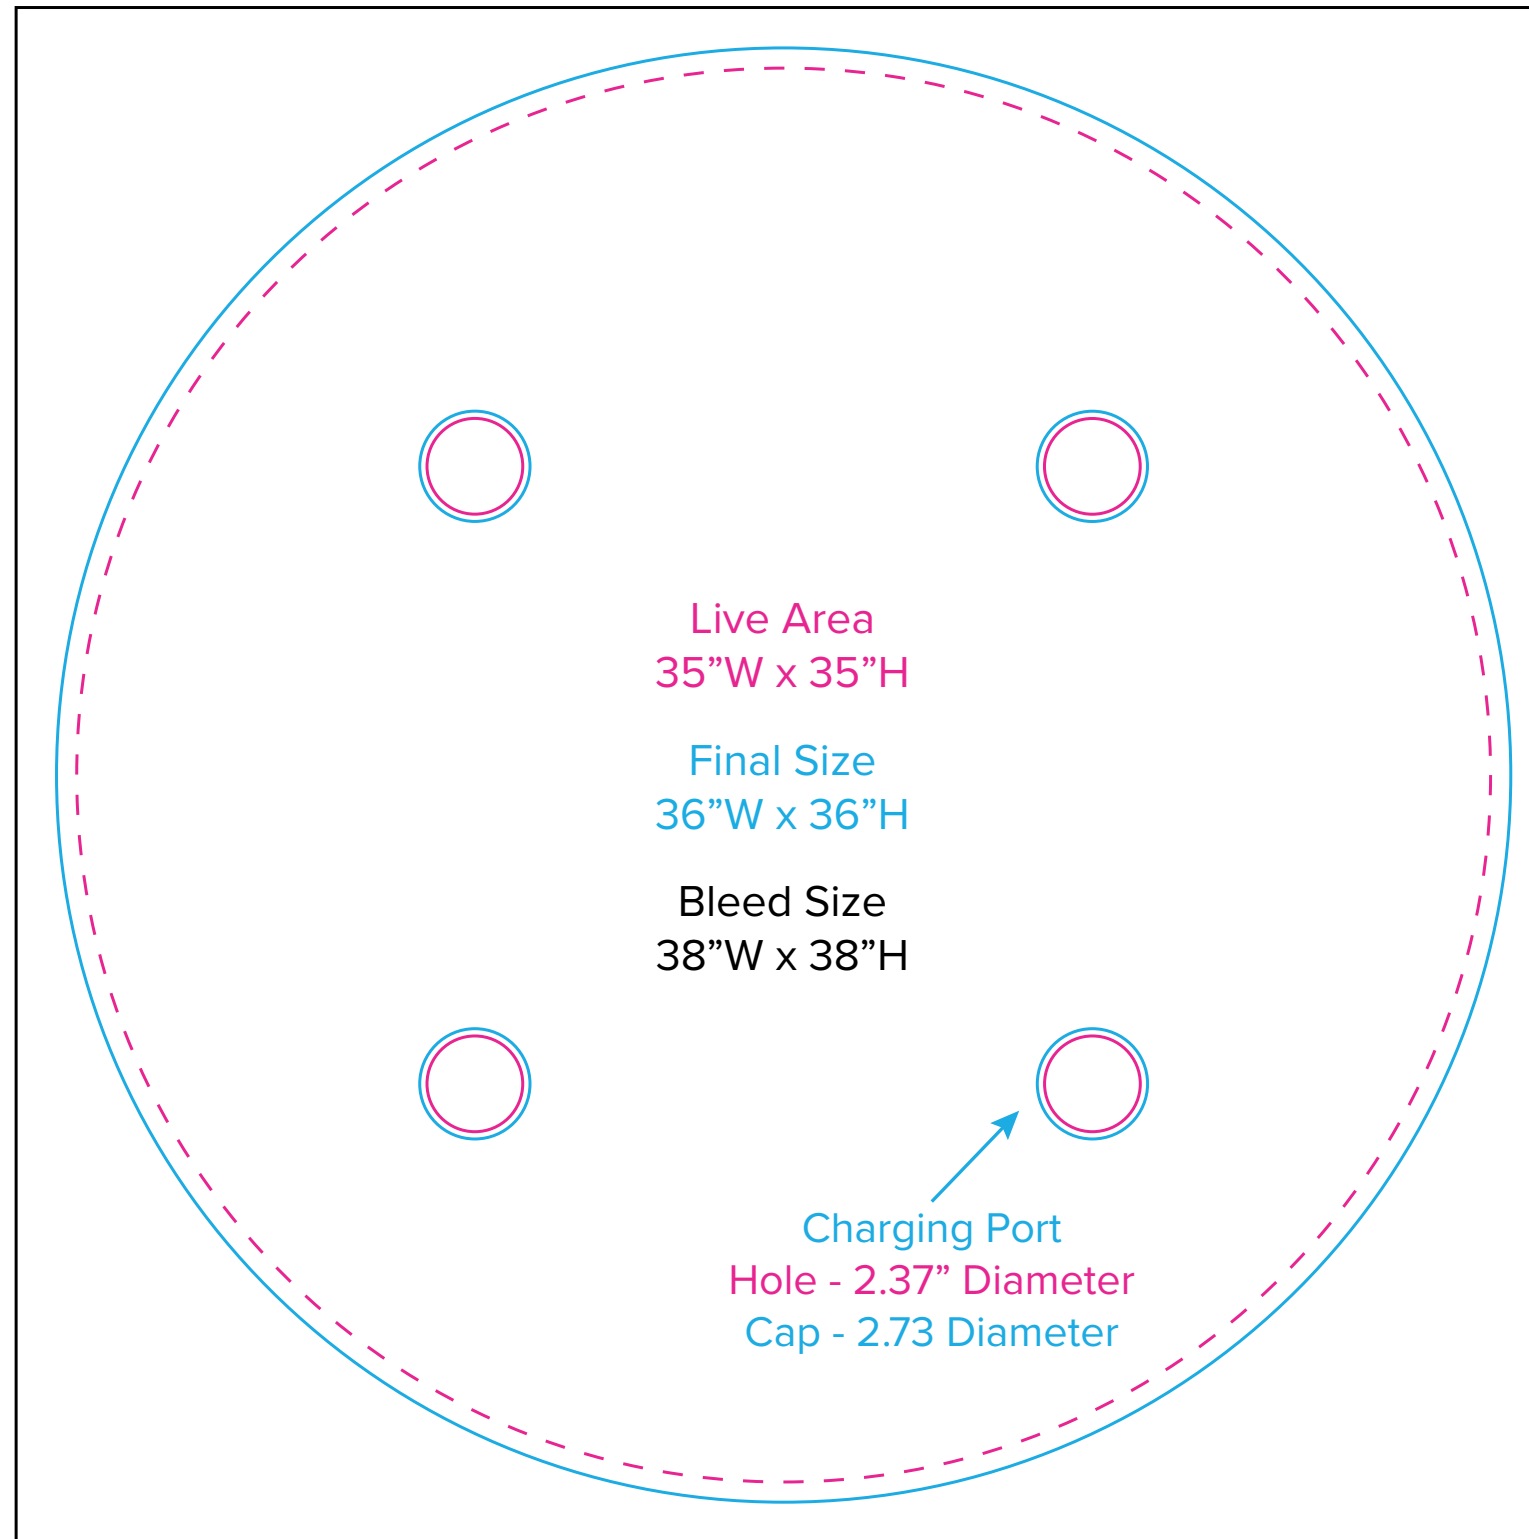

# Graphic Template

NOTE: All Raster Art (jpg, tiff,psd, png, etc.) must be at least 100 dpi at print size.  
Standard kits are often customized. Please check with Customer Service to ensure that this template matches your specific job.