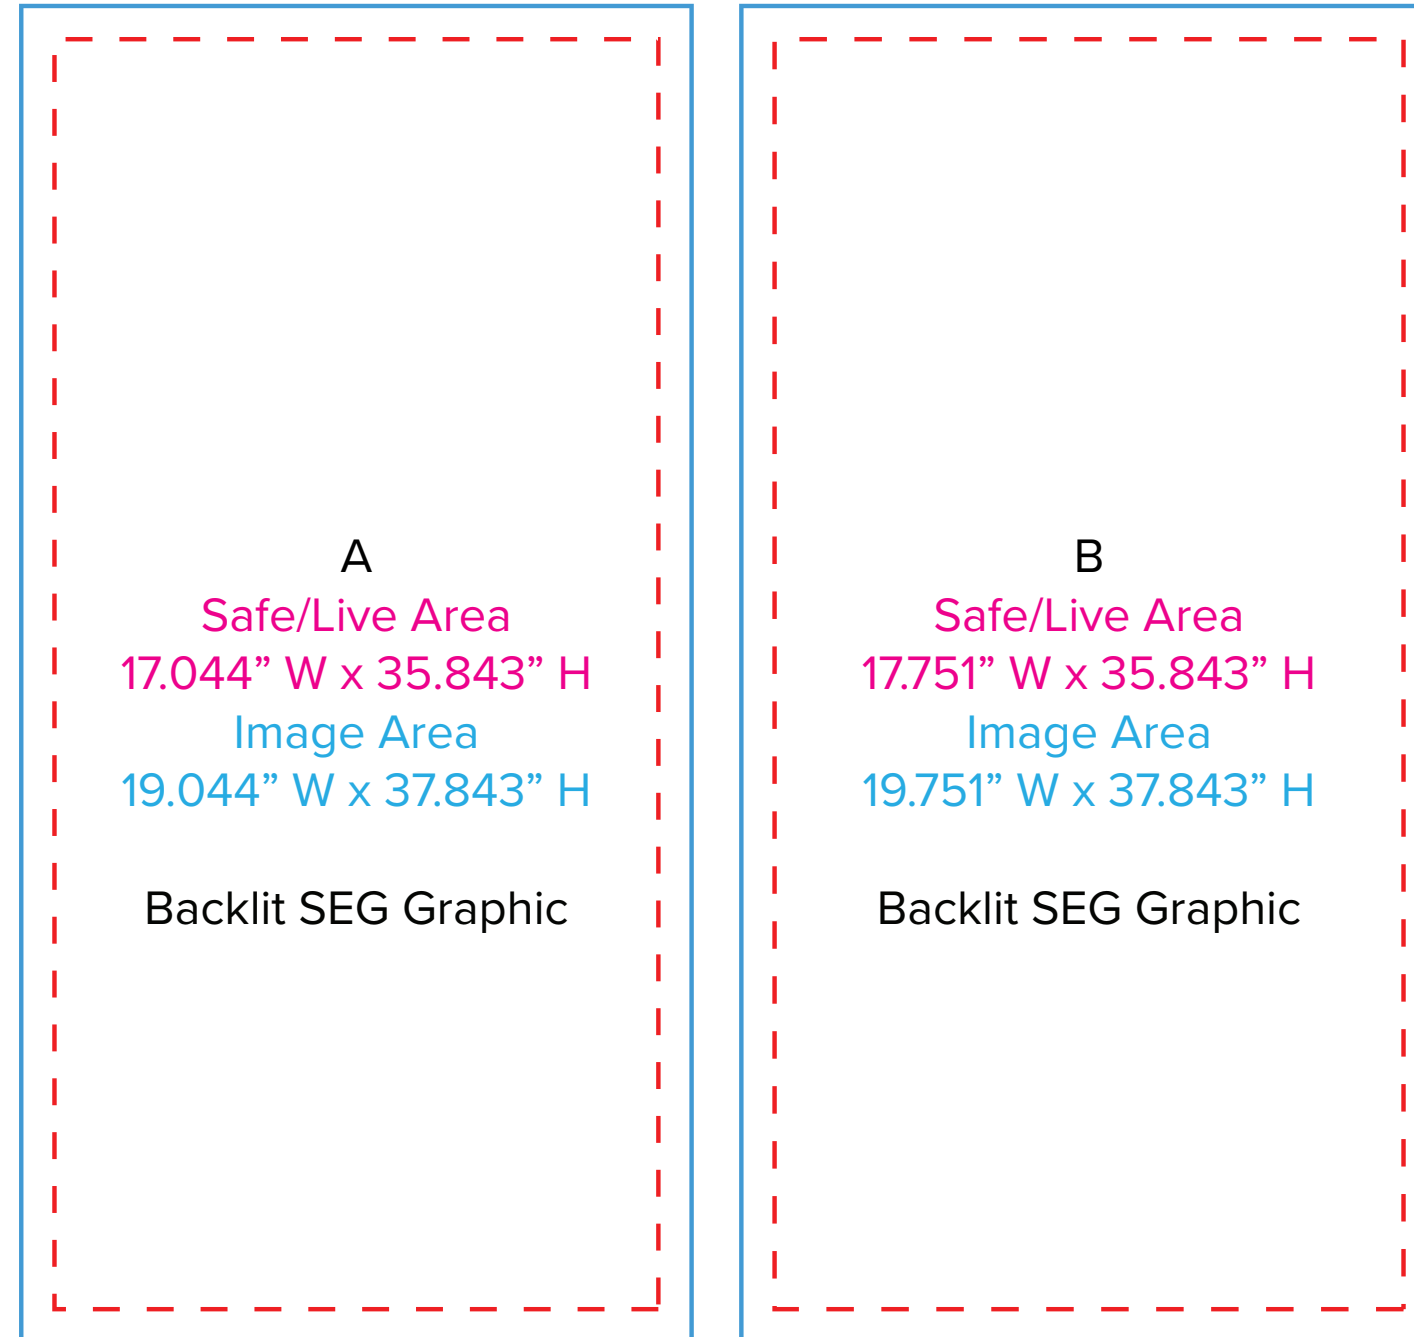

# Graphic Template Counter Graphic

NOTE: All Raster Art (jpg, tiff,psd, png, etc.) must be at least 100 dpi at print size.  
Standard kits are often customized. Please check with Customer Service to ensure that this template matches your specific job.